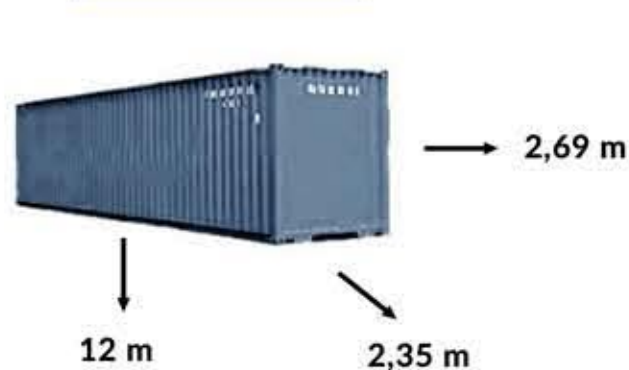

40' High Cube